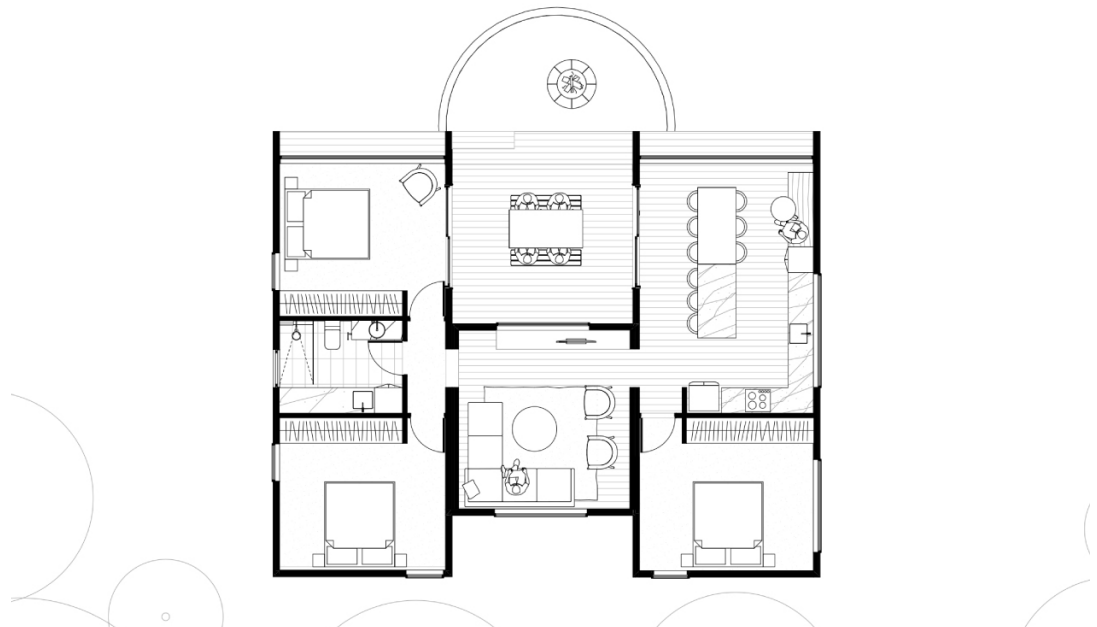

arkular.

T3 - Set Design

A home all about comfort and happiness, that embraces the landscape and its inhabitants. The 'U' and 'T' shapes offer privacy at street frontage & opens up at the back, wrapping around a central courtyard to maximise light and views.

T3 C.

Size: 126.4 (m²)

Dimensions: 11.3 x 4.2 /
9 x 4.5 /
11.3 x 4.4 (m)

Rooms: 3 bedrooms
1 bathroom
Lounge room
Dining/kitchen space

Let's make something great together.

* Please contact us for price enquiries. Deck is not a Standard Inclusion. Upgrades, site works and transport costs are calculated per project. All designs are customisable, after all we are Architects.