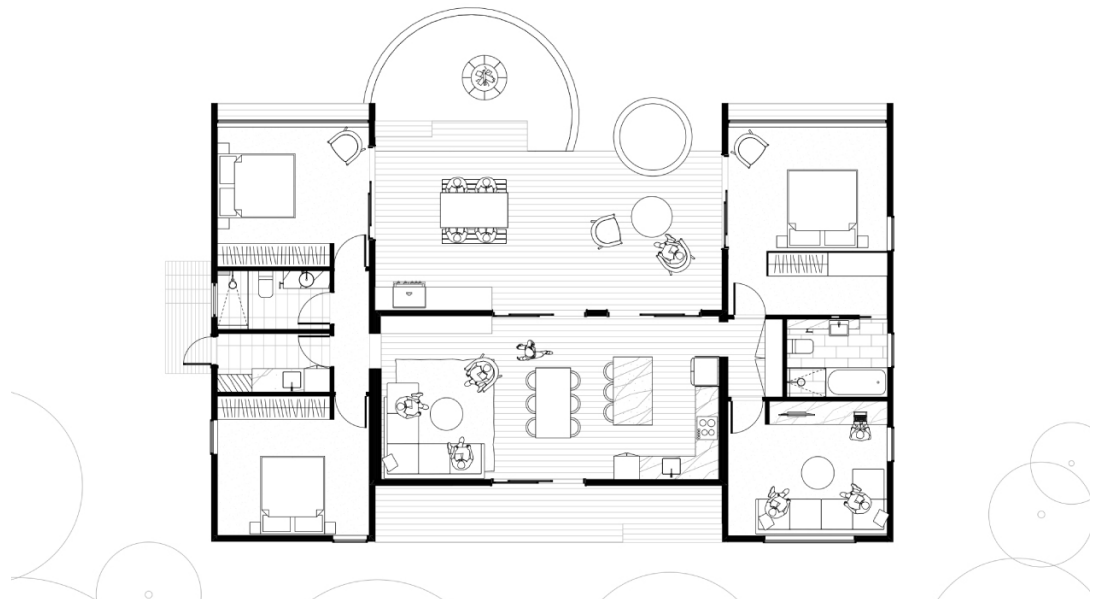

arkular.

T3 - Set Design

A home all about comfort and happiness, that embraces the landscape and its inhabitants. The 'U' and 'T' shapes offer privacy at street frontage & opens up at the back, wrapping around a central courtyard to maximise light and views.

T3 B.

Size: 137 (m2)

Dimensions: 11.3 x 4.2 /
9 x 4.5 /
11.3 x 4.4 (m)

Rooms: 3 bedrooms
2 bathrooms
Retreat
Living/dining/kitchen
Laundry

Let's make something great together.

* Please contact us for price enquiries. Deck is not a Standard Inclusion. Upgrades, site works and transport costs are calculated per project. All designs are customisable, after all we are Architects.

E hello@arkular.com
W www.arkular.com