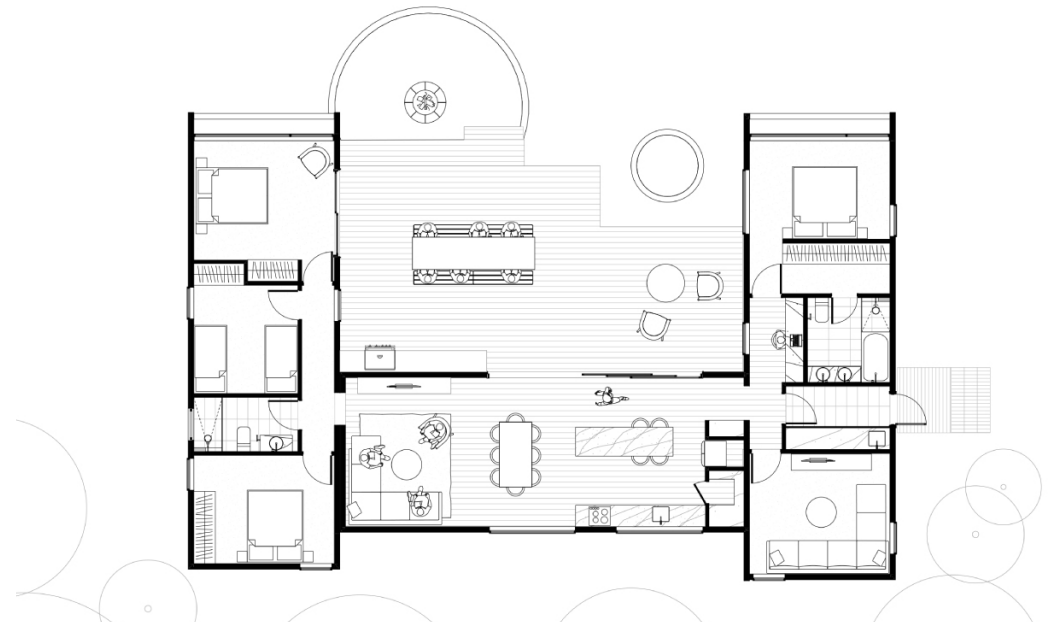

arkular.

T3 - Set Design

A home all about comfort and happiness, that embraces the landscape and its inhabitants. The 'U' and 'T' shapes offer privacy at street frontage & opens up at the back, wrapping around a central courtyard to maximise light and views.

T3 A.

Size: 150 (m2)

Dimensions: 4.2 x 12.7 /
4.2 x 11.1 /
4.2 x 11.7 (m)

Rooms: 4 bedrooms
3 bathrooms
Retreat
Living/dining/kitchen
Walk in pantry
Laundry

Let's make something great together.

* Please contact us for price enquiries. Deck is not a Standard Inclusion. Upgrades, site works and transport costs are calculated per project. All designs are customisable, after all we are Architects.

E hello@arkular.com
W www.arkular.com