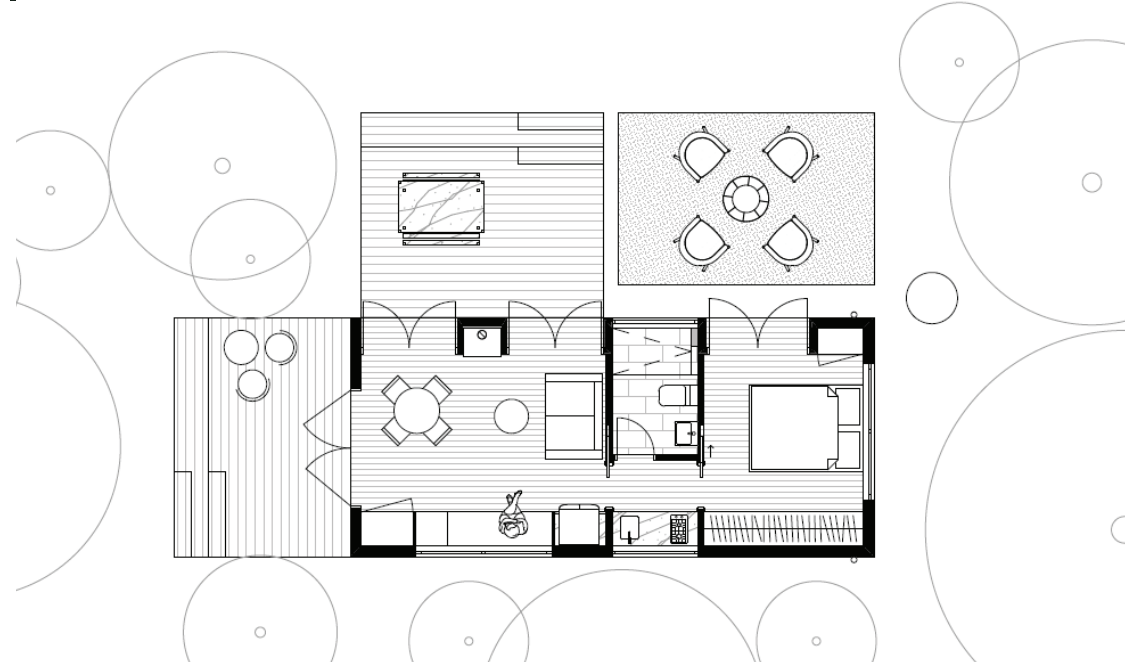

arkular.

T1 - Set Design

The T1 is a compact, ergonomic design that celebrates 'the luxury of less'. Designed to maximise solar gain and natural air flow, providing warmth and amazing comfort throughout the year.

Size: 136 (m²)

Dimensions: 4.3 x 19.2
/ 2.0 x 4.0
/ 4.3 x 10.6 (m)

Rooms: 4 bedrooms
2 bathrooms
Laundry
Kitchen
Living area
Dining

Let's make something great together.

* Please contact us for price enquiries. Deck is not a Standard Inclusion. Upgrades, site works and transport costs are calculated per project. All designs are customisable, after all we are Architects.