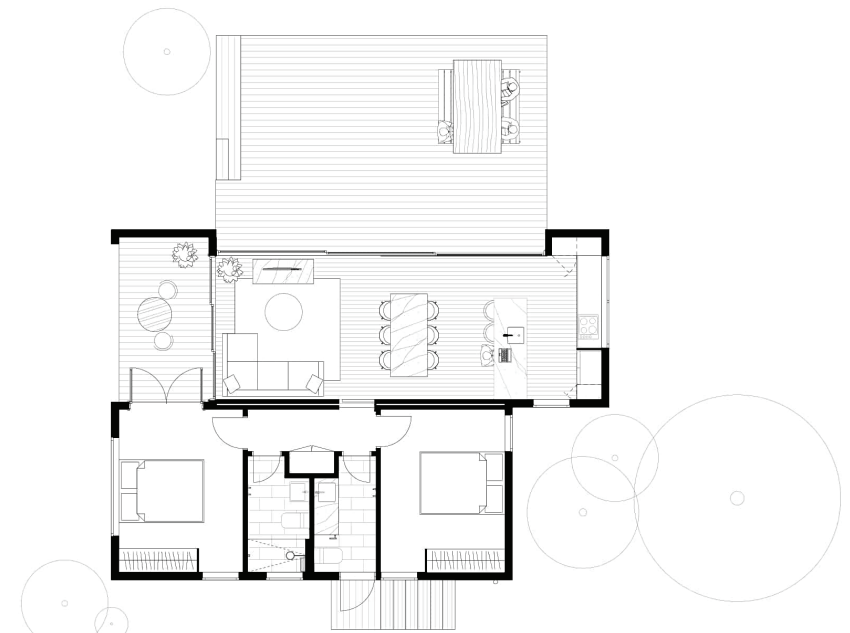

arkular.

S1 - Set Design

A light and bright abode capturing the essence of connectivity to nature. This sliding design, shifts gears throughout the day to provide temperate conditions in the home and captures the natural splendour through its offset shape.

Size: 82.5 (m²)

Dimensions: 4.3 x 9.7 / 4.2 x 9.7
(m)

Rooms: 2 bedrooms
2 bathrooms
Dining
Living area
Kitchen
Laundry

Let's make something great together.

* Please contact us for price enquiries. Deck is not a Standard Inclusion. Upgrades, site works and transport costs are calculated per project. All designs are customisable, after all we are Architects.