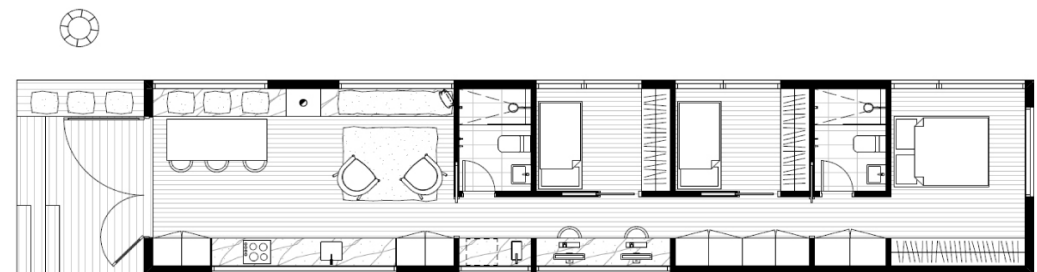

## Q1 - Set Design

High impact design with a compact footprint, the Q1 is a clever design that champions the Arkular 'less is more' ethos. A space to rest and recharge, designed with passive elements and considered shading to manage solar gain and increase natural air flow.

## 3 Bedder.

**Size:** 78 (m<sup>2</sup>)

**Dimensions:** 4.2 x 18.6 (m)

**Rooms:**

- 3 bedrooms
- 2 bathrooms
- Integrated study joinery
- Laundry
- Living area
- Kitchen

**Let's make something great together.**

\* Please contact us for price enquiries. Deck is not a Standard Inclusion. Upgrades, site works and transport costs are calculated per project. All designs are customisable, after all we are Architects.