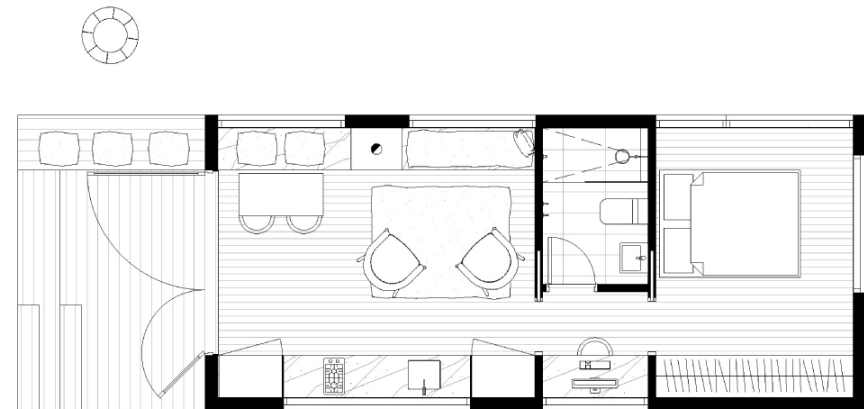

## Q1 - Set Design

High impact design with a compact footprint, the Q1 is a clever design that champions the Arkular 'less is more' ethos. A space to rest and recharge, designed with passive elements and considered shading to manage solar gain and increase natural air flow.

### 1 Bedder.

**Size:** 39 (m<sup>2</sup>)

**Dimensions:** 4.2 x 9.3 (m)

**Rooms:**  
1 bedroom  
1 bathroom  
Euro laundry  
Kitchenette  
Living area

**Let's make something great together.**

\* Please contact us for price enquiries. Deck is not a Standard Inclusion. Upgrades, site works and transport costs are calculated per project. All designs are customisable, after all we are Architects.