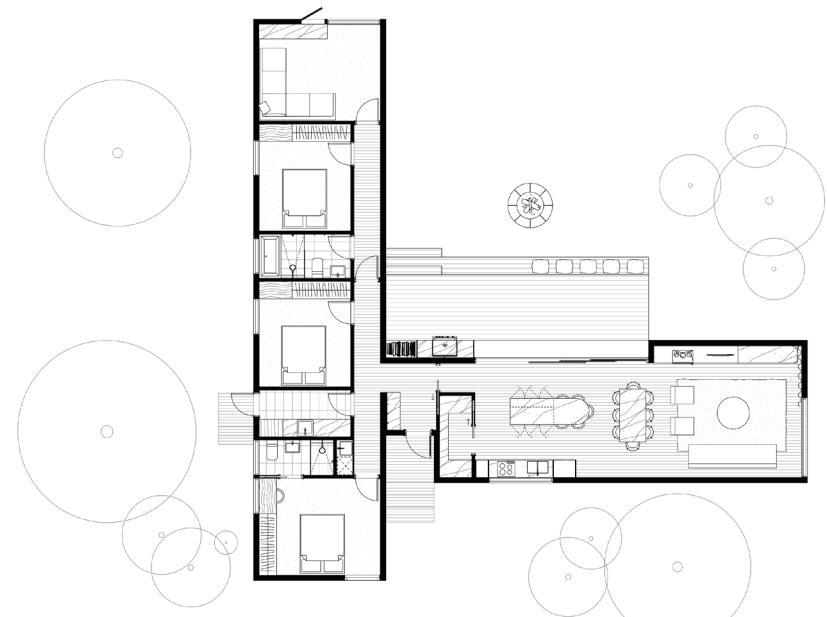

arkular.

M2 - Set Design

Celebrating simplicity, the Ark M2 maximises efficient living through its measured T-shaped layout. A generous open-plan living space connects with an expansive deck, providing seamless indoor/outdoor flow.

4 Bedder.

Size:	154 (m ²)
Dimensions:	4.5 x 19.2 / 4.9 x 14.4 (m)
Rooms:	3 bedrooms 2 bathrooms Euro laundry Kitchen Living area Dining

Let's make something great together.

* Please contact us for price enquiries. Deck is not a Standard Inclusion. Upgrades, site works and transport costs are calculated per project. All designs are customisable, after all we are Architects.