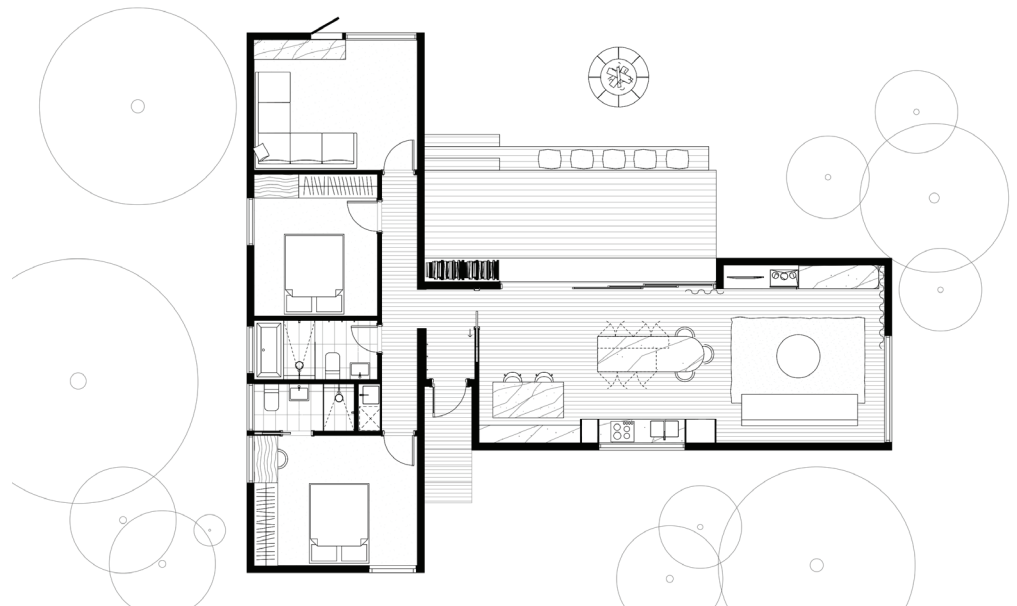

arkular.

M2 - Set Design

Celebrating simplicity, the Ark M2 maximises efficient living through its measured T-shaped layout. A generous open-plan living space connects with an expansive deck, providing seamless indoor/outdoor flow.

3 Bedder.

Size:	120 (m ²)
Dimensions:	4.5 x 13.7 / 4.8 x 11.8 (m)
Rooms:	3 bedrooms 2 bathrooms Euro laundry Kitchen Living area Dining

Let's make something great together.

* Please contact us for price enquiries. Deck is not a Standard Inclusion. Upgrades, site works and transport costs are calculated per project. All designs are customisable, after all we are Architects.