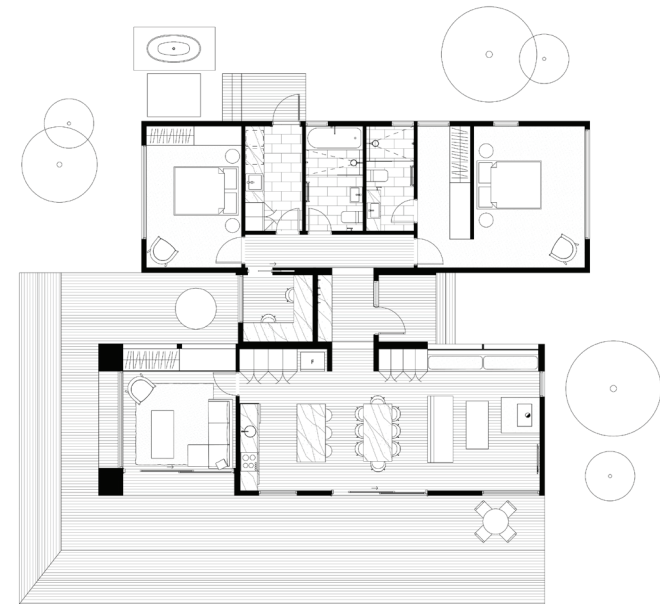

arkular.

M1.4 - Set Design

'The Howie'

Refined minimal living. Simple design meets less fuss and clutter; the Howie reflects the 'design big rather than build big' philosophy. A sturdy and balanced modular home.

Size: 134 (m²)

Dimensions: 4.3 x 19.2
/ 2.0 x 4.0
/ 4.3 x 10.6 (m)

Rooms: 2 bedrooms
2 bathrooms
Laundry
Kitchen/ Living/
Dining

Let's make something great together.

* Please contact us for price enquiries. Deck is not a Standard Inclusion. Upgrades, site works and transport costs are calculated per project. All designs are customisable, after all we are Architects.