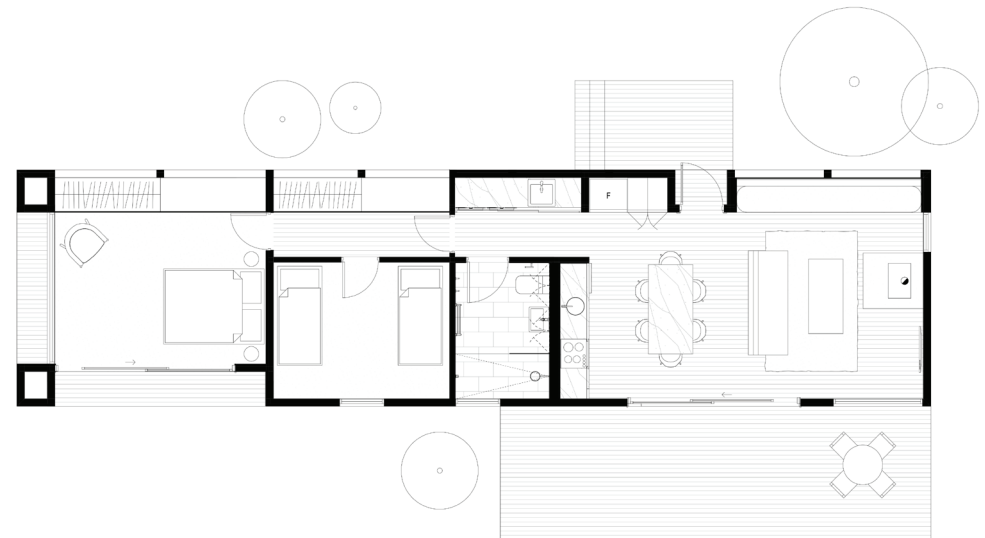

arkular.

M1.2 - Set Design

'The Howie'

Refined minimal living. Simple design meets less fuss and clutter; the Howie reflects the 'design big rather than build big' philosophy. A sturdy and balanced modular home.

Size: 88 (m²)

Dimensions: 4.7 x 18.5 (m)

Rooms: 2 bedrooms
1 bathroom
Kitchen
Laundry
Living/dining area

Let's make something great together.

* Please contact us for price enquiries. Deck is not a Standard Inclusion. Upgrades, site works and transport costs are calculated per project. All designs are customisable, after all we are Architects.