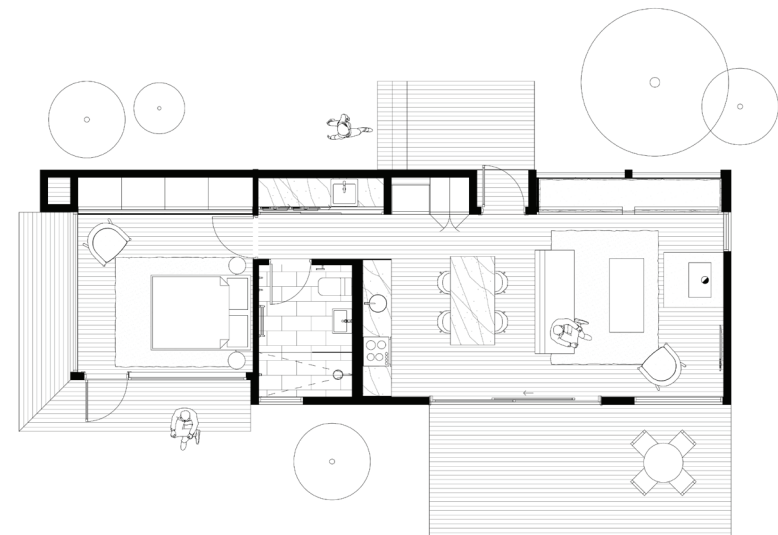

arkular.

M1.1 - Set Design

'The Howie'

Refined minimal living. Simple design meets less fuss and clutter; the Howie reflects the 'design big rather than build big' philosophy. A sturdy and balanced modular home.

Size: 67 (m²)

Dimensions: 4.6 x 13.9 (m)

Rooms: 1 bedroom
1 bathroom
Kitchen
Laundry
Living/ dining area

Let's make something great together.

* Please contact us for price enquiries. Deck is not a Standard Inclusion. Upgrades, site works and transport costs are calculated per project. All designs are customisable, after all we are Architects.