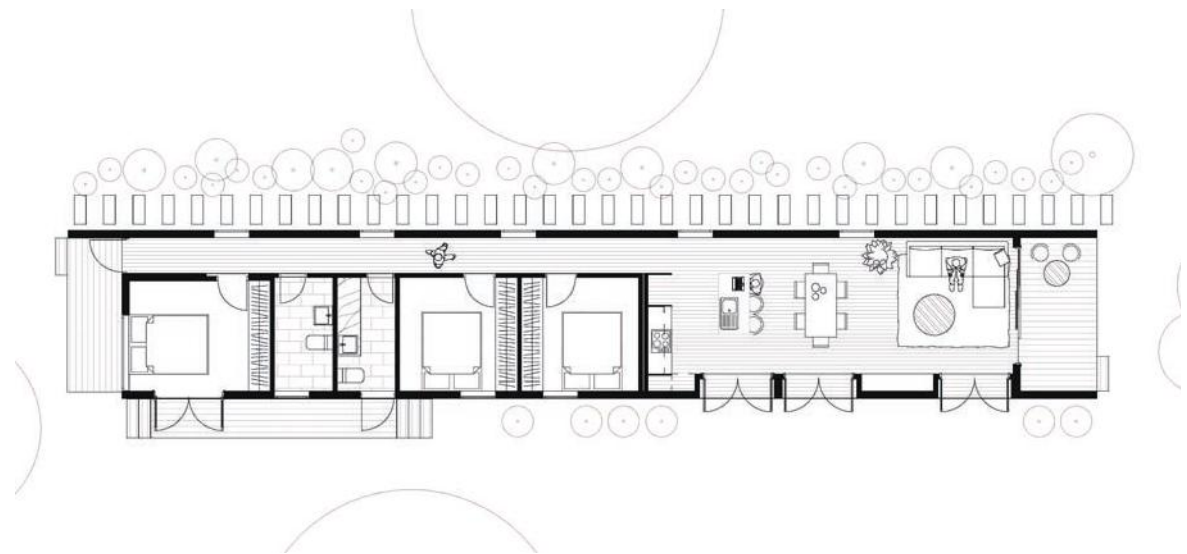

## C1 - Set Design

A timeless lineal classic that captures the essence of treading lightly with a considered floor plan. Designed to stand the test of time. A healthy, comfortable and energy-efficient home.

**Size:** 96.5 (m<sup>2</sup>)

**Dimensions:** 4.2 x 10.1 /  
4.2 x 12.9 (m)

**Rooms:** 3 bedrooms  
2 bathrooms  
Laundry  
Kitchen  
Living area  
Dining

**Let's make something great together.**

\* Please contact us for price enquiries. Deck is not a Standard Inclusion. Upgrades, site works and transport costs are calculated per project. All designs are customisable, after all we are Architects.